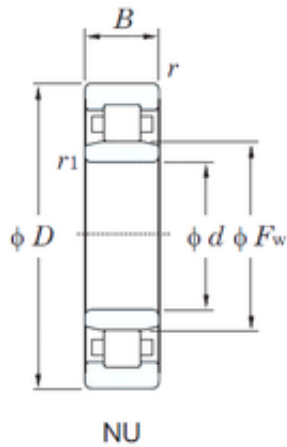

## China 608z Bearing Supplier

Nu1012 Bearing 2D drawings and 3D CAD models

Nu1012 Nu212e Nu2212e Nu312e Nu2312e  
 Nu412 Nu1013 Nu213e Nu2213e Nu313e NSK  
 NTN Koyo Bearing Single Row Cylindrical Roller  
 Bearing

Bearing No. Nu1012

Size	60x95x18 mm
Bore Diameter	60 mm
Outer Diameter	95 mm
Width	18 mm
d	60 mm
Fw	69.5 mm
D	95 mm
B	18 mm
C	18 mm
r min.	1.1 mm
r1 min.	1 mm
Weight	0.477 Kg
Basic dynamic load rating (C)	42.1 kN
Basic static load rating (C0)	50.0 kN
(Grease) Lubrication Speed	7000 r/min
Bearing No.	NU1012
r(min)	1.1
r1(min)	1
Cr	53.0
C0r	50.0
Cu	6.75
Grease lub.	7000
Oil lub.	8300

## China 608z Bearing Supplier

Ew	-
d1	-
B1	-
B2	-
da(min)	-
db(min)	65
db(max)	68
dc(min)	-
dd(min)	-
Da(max)	88.5
Db(max)	-
Db(min)	-
ra(max)	1
rb(max)	1
(Refer.)Mass(kg)	0.477